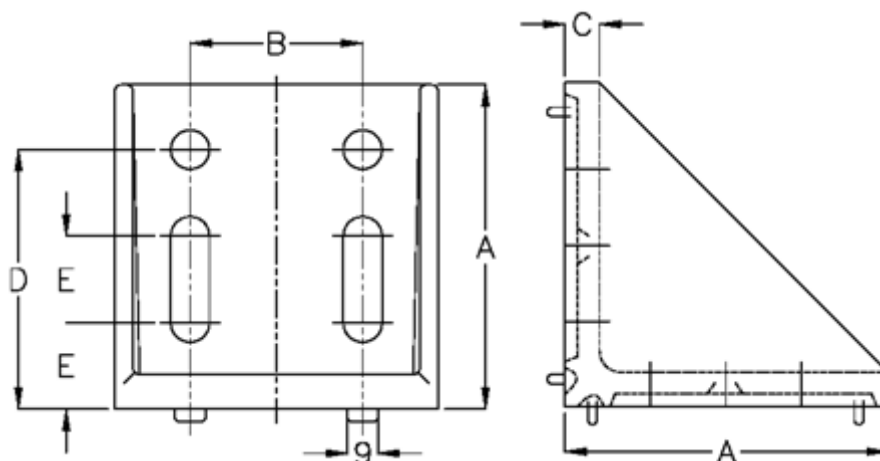

# Data Sheet

Article number: 0581428888

Description: Hepco MCS 1-242-8888 Bracket 88x88  
88x88

## Measures

A	= 88
B	= 45
C	= 10
D	= 45
E	= 22.5
Weight (kg)	= 0.30